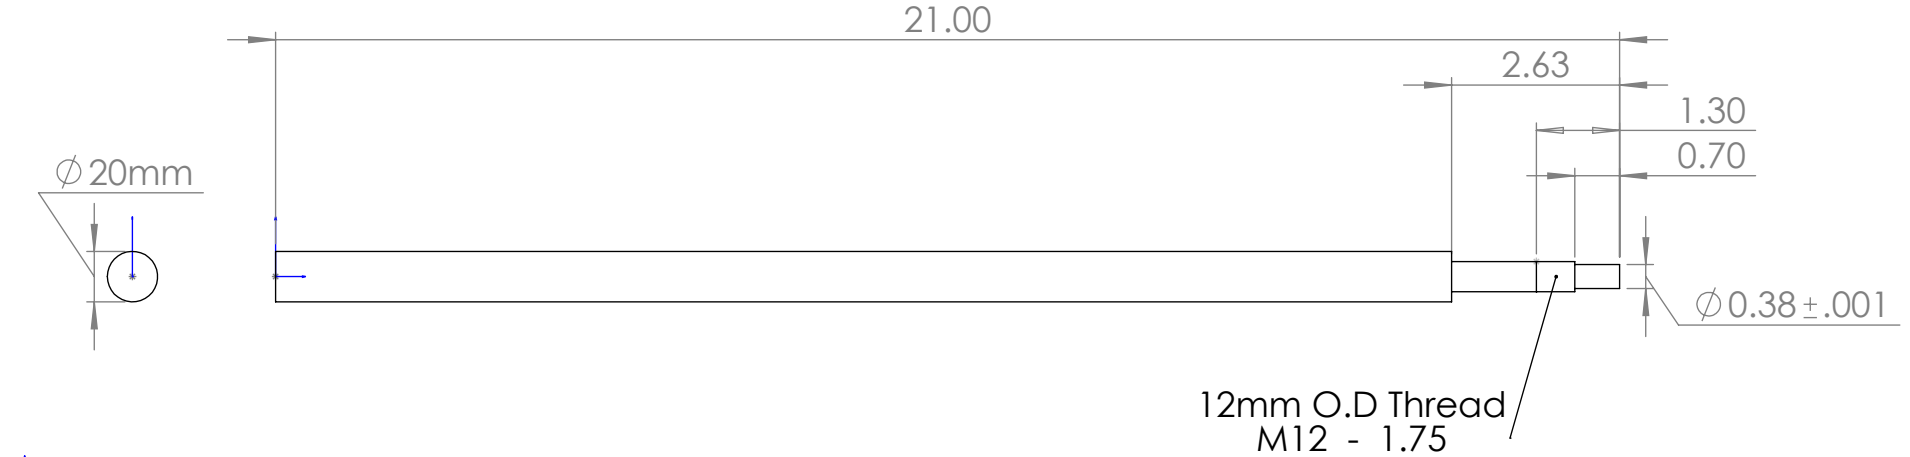

Z Axis ballscrew Directdrive 12mm I.D bearing

| | | | |
|--|--|--|------------------------------|
| | | | Automation Technologies Inc. |
| | | | Name: |
| | | | Z-Axis Ballscrew 20MM |
| | | | |
| | | | Scale: 1:3 |