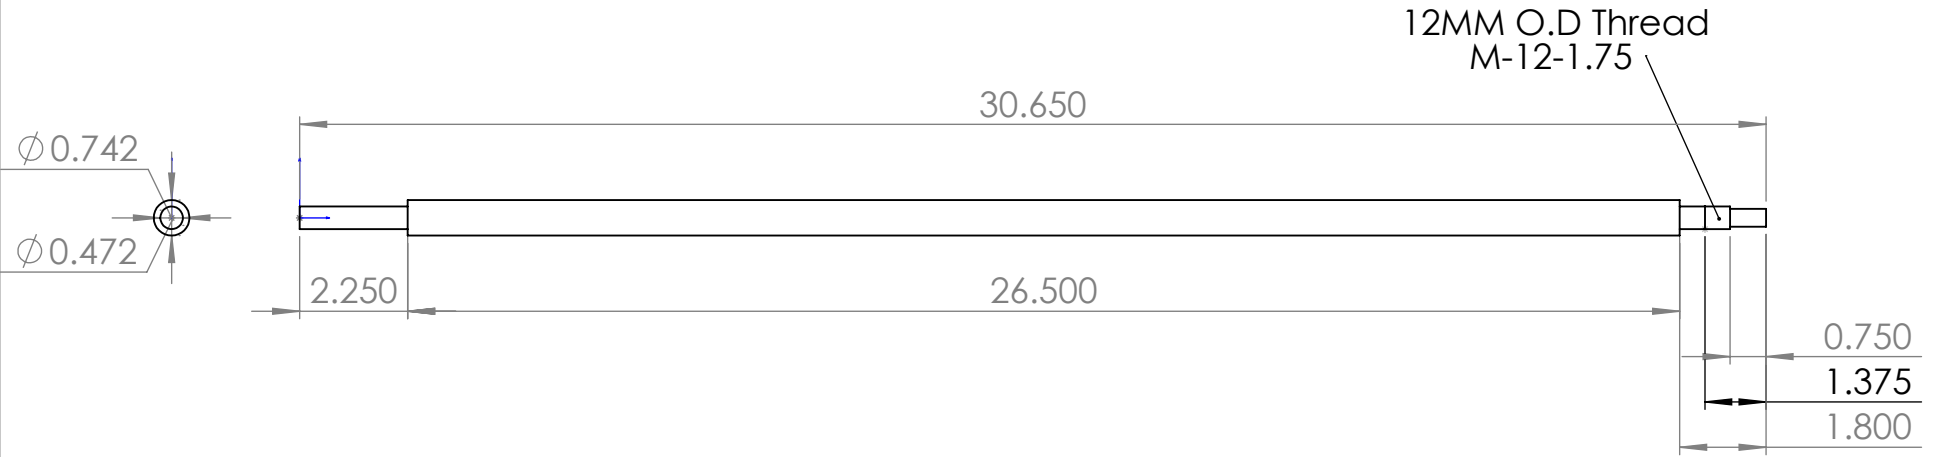

16mm O.D Ballscrew X-Axis ballscrew Directdrive

			Automation Technologies Inc.
			Name:
			X-Axis Ballscrew 16mm O.D
			Scale: 1:3