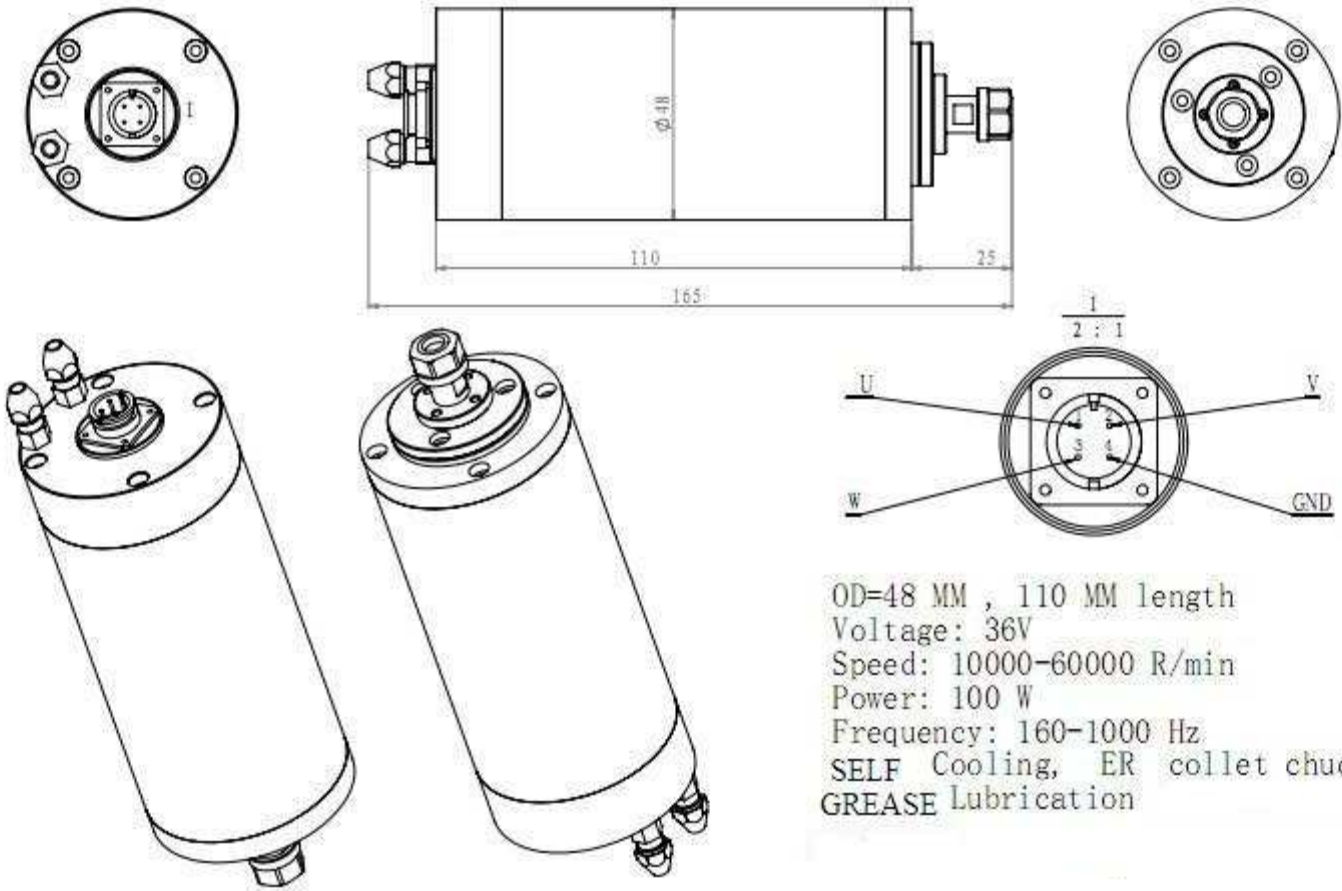

KL-100

Automation Technology Inc.

OD=48 MM , 110 MM length
Voltage: 36V
Speed: 10000-60000 R/min
Power: 100 W
Frequency: 160-1000 Hz
SELF Cooling, ER collet chuck
GREASE Lubrication

Automationtechnologiesinc.com
Support@automationtechnologiesinc.com