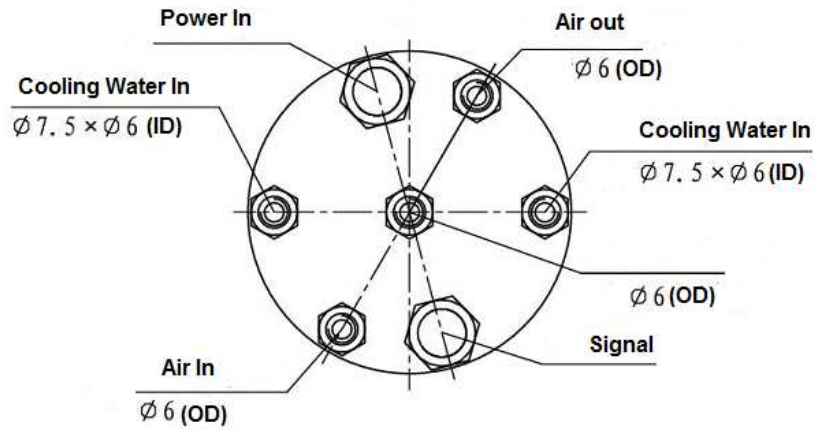

A - Direction

unit: mm

Model: KL-2200ATC

Voltage: 220VAC

Power: 2.2 KW

Max Speed: 30000 rpm

Frequency: 800 HZ

Connection: Star

Collect Chuck: ISO20

Control: Pneumatic