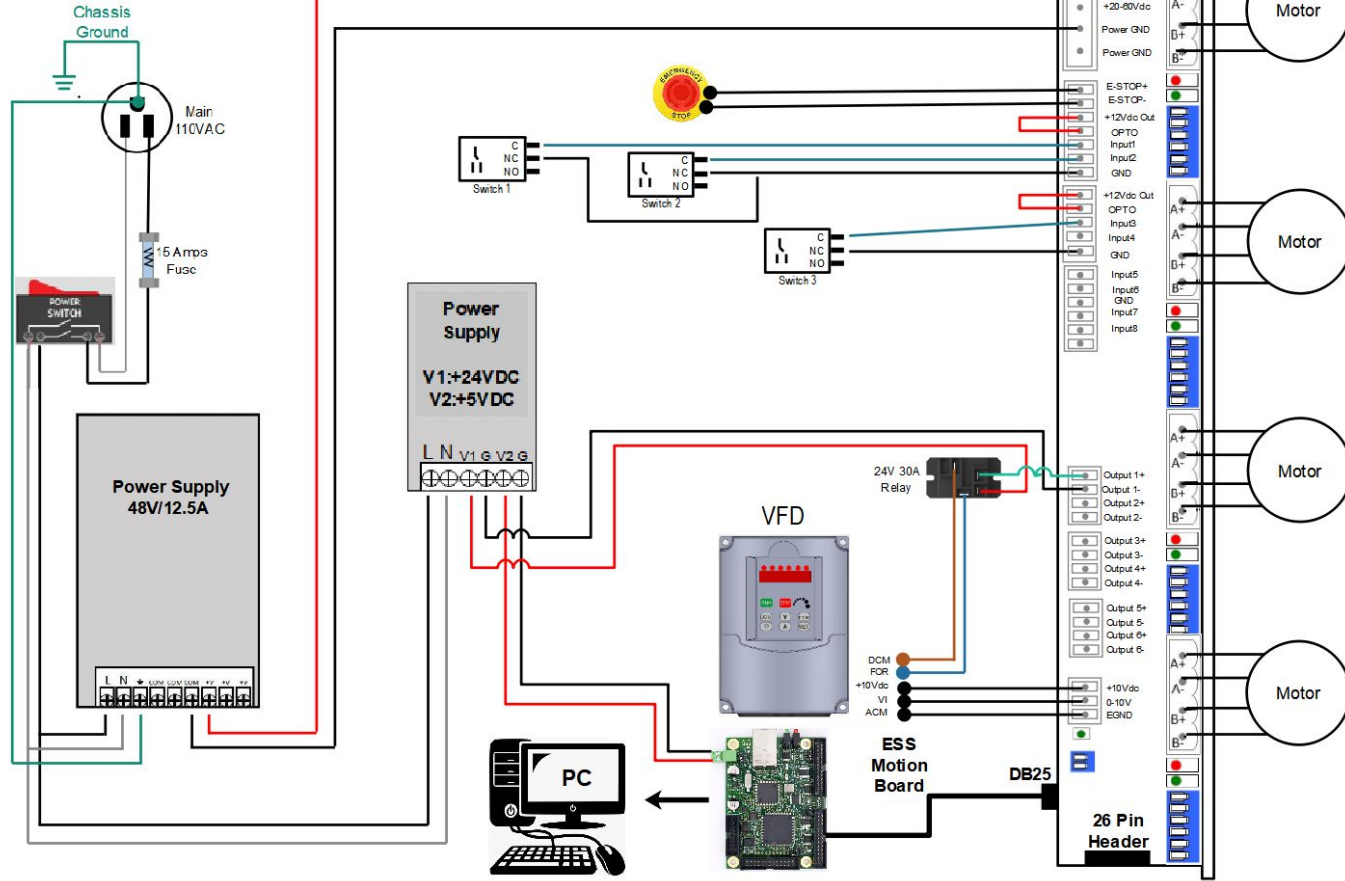

# MX 4660 Digital Stepper Driver